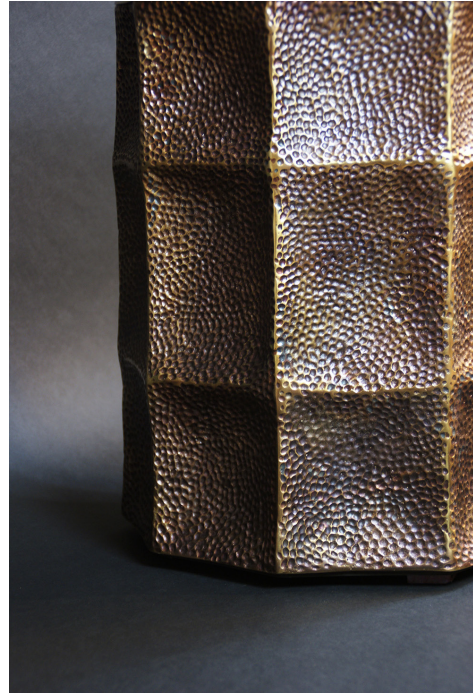

**- BUD -**

Table lamp

Bronze, White Oak

white fabric shade, made on mesurement

H : 28'', Ø 15.7''

1 Bulb E 26

Limited edition of 20 pieces numbered and signed

**- EROSION -**

Console

Patinated brass, copper

H : 42" , L : 38.6" , D : 15" 24 kg

Limited edition of 12 pieces numbered and signed

**- ELLIPSE -**  
Wall light  
Bronze, patinated brass  
pink shade in linen  
H : 27.5'' , W : 7.8'' D : 13''  
1 bulb E 26  
right and left version

**- ELLIPSE 2 -**  
Table lamp  
patinated brass, grey fabric shade  
H : 24.8'' W : 16'' D : 16.9''  
1 bulb E26

**- ELLIPSE 3 -**  
Table lamp  
patinated brass, grey fabric shade  
H : 31.5'' W : 20.8'' D : 15.7''  
1 bulb E26

**- RHINO -**

Side table, Stool

patinated bronze, brass, brown cow leather  
available with a wooden top

H : 16.9'' Ø: 13.7'' 19 kg

limited edition :

8 pieces numbered and signed + 2 additional pieces

**- SISMOLOGIE -**