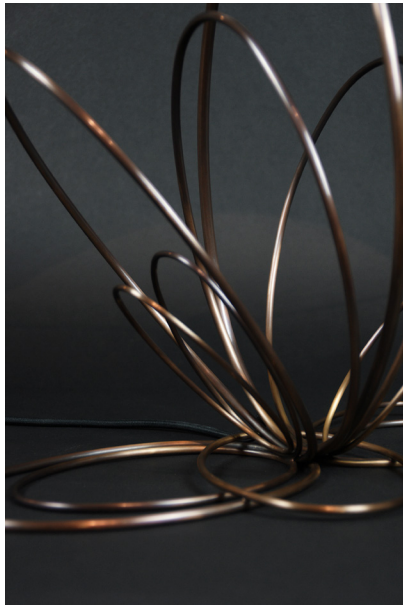

AD

**Atelier Demichelis**  
**Mobilier - Design - Bronze**

**Catalogue 2023**

**- LANTERN -**  
Wall light  
Brass, blown glass  
Other finishing available  
H : 17.7'' W : 6.2'' D : 9.4''  
1 Bulb E 12

**- ECHO -**  
Floor lamp  
patinated and varnished brass  
H : 65.4" , Ø 15"  
3 Bulb G9 LED  
Limited edition of 20 pieces numbered and signed

Console

Patinated brass, copper

H : 42" , L : 38.6" , D : 15" 24 kg

Limited edition of 12 pieces numbered and signed

**- ELLIPSE -**  
Wall light  
Bronze, patinated brass  
pink shade in linen  
H : 27.5'' , W : 7.8'' D : 13''  
1 bulb E 26  
right and left version

**- ELLIPSE 2 -**  
Table lamp  
patinated brass, grey fabric shade  
H : 24.8'' W : 16'' D : 16.9''  
1 bulb E26

**- ELLIPSE 3 -**  
Table lamp  
patinated brass, grey fabric shade  
H : 31.5'' W : 20.8'' D : 15.7''  
1 bulb E26