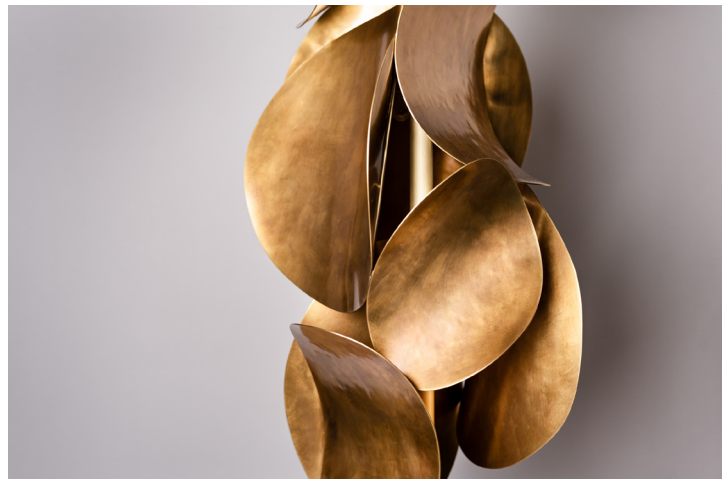

AD

**Atelier Demichelis**  
**Mobilier - Design - Bronze**

**Catalogue 2023**

**- LANTERN -**  
Wall light  
Brass, blown glass  
Other finishing available  
H : 17.7'' W : 6.2'' D : 9.4''  
1 Bulb E 12

**- ECHO -**  
Floor lamp  
patinated and varnished brass  
H : 65.4" , Ø 15"  
3 Bulb G9 LED  
Limited edition of 20 pieces numbered and signed

**- BABEL -**

Table light

Bronze, brass , ash wood

white fabric shade, made on mesurement

H: 24'' , Ø17.7''

2 bulb E12

Limited edition of 20 pieces numbered and signed

**- CARGO -**  
Wall light  
Brass, hand blown glass  
H : 7.87'' , W : 4'' , D : 3.1''  
1 bulb G9

**- BUD -**

Table lamp

Bronze, White Oak

white fabric shade, made on mesurement

H : 28'', Ø 15.7''

1 Bulb E 26

Limited edition of 20 pieces numbered and signed

**- EROSION -**

**- RHINO -**

Side table, Stool

patinated bronze, brass, brown cow leather  
available with a wooden top

H : 16.9'' Ø: 13.7'' 19 kg

limited edition :

8 pieces numbered and signed + 2 additional pieces

**- SISMOLOGIE -**