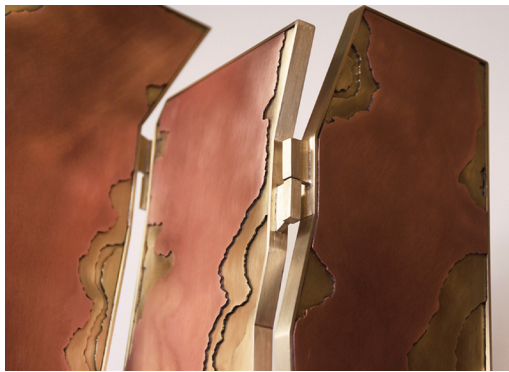

**- RHINO -**

Side table, Stool

patinated bronze, brass, brown cow leather  
available with a wooden top

H : 16.9'' Ø: 13.7'' 19 kg

limited edition :

8 pieces numbered and signed + 2 additional pieces

**- SISMOLOGIE -**