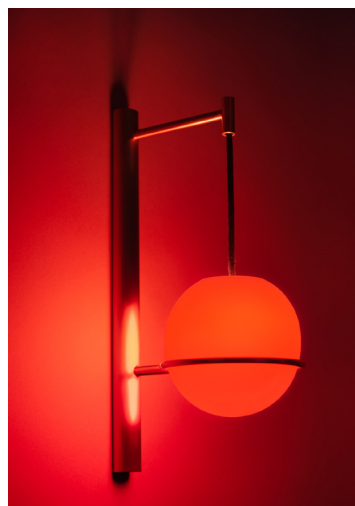

AD

**Atelier Demichelis**  
**Mobilier - Design - Bronze**

**Catalogue 2023**

**- LANTERN -**  
Wall light  
Brass, blown glass  
Other finishing available  
H : 17.7'' W : 6.2'' D : 9.4''  
1 Bulb E 12

**- ECHO -**  
Floor lamp  
patinated and varnished brass  
H : 65.4" , Ø 15"  
3 Bulb G9 LED  
Limited edition of 20 pieces numbered and signed

**- BABEL -**

Table light

Bronze, brass , ash wood

white fabric shade, made on mesurement

H: 24'' , Ø17.7''

2 bulb E12

Limited edition of 20 pieces numbered and signed

**- CARGO -**  
Wall light  
Brass, hand blown glass  
H : 7.87'' , W : 4'' , D : 3.1''  
1 bulb G9

**- BUD -**

Table lamp

Bronze, White Oak

white fabric shade, made on mesurement

H : 28'', Ø 15.7''

1 Bulb E 26

Limited edition of 20 pieces numbered and signed

**- EROSION -**

Console

Patinated brass, copper

H : 42" , L : 38.6" , D : 15" 24 kg

Limited edition of 12 pieces numbered and signed

**- ELLIPSE -**  
Wall light  
Bronze, patinated brass  
pink shade in linen  
H : 27.5'' , W : 7.8'' D : 13''  
1 bulb E 26  
right and left version