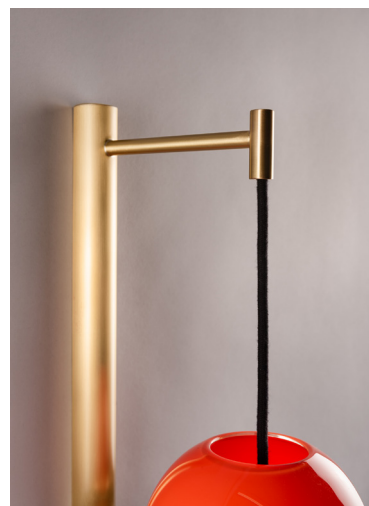

AD

**Atelier Demichelis**  
**Mobilier - Design - Bronze**

**Catalogue 2023**

**- LANTERN -**  
Wall light  
Brass, blown glass  
Other finishing available  
H : 17.7'' W : 6.2'' D : 9.4''  
1 Bulb E 12

**- ECHO -**  
Floor lamp  
patinated and varnished brass  
H : 65.4" , Ø 15"  
3 Bulb G9 LED  
Limited edition of 20 pieces numbered and signed

**- BABEL -**

Table light

Bronze, brass , ash wood

white fabric shade, made on mesurement

H: 24'' , Ø17.7''

2 bulb E12

Limited edition of 20 pieces numbered and signed

**- CARGO -**  
Wall light  
Brass, hand blown glass  
H : 7.87'' , W : 4'' , D : 3.1''  
1 bulb G9

**- BUD -**

Table lamp

Bronze, White Oak

white fabric shade, made on mesurement

H : 28'', Ø 15.7''

1 Bulb E 26

Limited edition of 20 pieces numbered and signed

**- EROSION -**

Console

Patinated brass, copper

H : 42" , L : 38.6" , D : 15" 24 kg

Limited edition of 12 pieces numbered and signed

**- ELLIPSE -**  
Wall light  
Bronze, patinated brass  
pink shade in linen  
H : 27.5'' , W : 7.8'' D : 13''  
1 bulb E 26  
right and left version